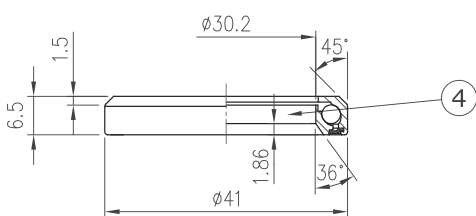

Integrated Headset (CC)

Orbit IS

IS-2

1-1/8", 36°/ 45° ACB

Stack Height 15.7+1=16.7

Custom cone spacer		
Item No	T	Stack Height
H2271A	6.7mm	8.2mm
H2271F	9mm	10.5mm
H2271C	20mm	21.5mm
H2271D	25mm	26.5mm

Weight - 64.2 grams

- For 45mm OD head tube
- 1-1/8" steerer
- Alloy top cover
- Angular Contact Bearing (Black seal)

No	Item No	Material	Qty
⑤	H6028{S2-1-1/8"-6}	Alloy	1PCS
④	MR122{873E-RS}	Chrome steel	2SETS
③	H2048{WCS-1-1/8"-2}	Alloy	1PCS
②	H2271B{IS-2-2}	Alloy	1PCS
①	MS053{872}	Rubber	1PCS