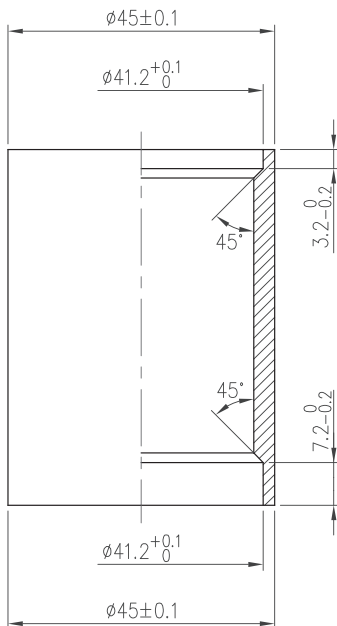

Integrated Headset (CC)

Orbit IS

IS-2

1-1/8", 36°/ 45° ACB

Stack Height 15.7+1=16.7

Custom cone spacer		
Item No	T	Stack Height
H2271A	6.7mm	8.2mm
H2271F	9mm	10.5mm
H2271C	20mm	21.5mm
H2271D	25mm	26.5mm

Weight - 64.2 grams

- For 45mm OD head tube
- 1-1/8" steerer
- Alloy top cover
- Angular Contact Bearing (Black seal)

No	Item No	Material	Qty
⑤	H6028{S2-1-1/8"-6}	Alloy	1PCS
④	MR122{873E-RS}	Chrome steel	2SETS
③	H2048{WCS-1-1/8"-2}	Alloy	1PCS
②	H2271B{IS-2-2}	Alloy	1PCS
①	MS053{872}	Rubber	1PCS