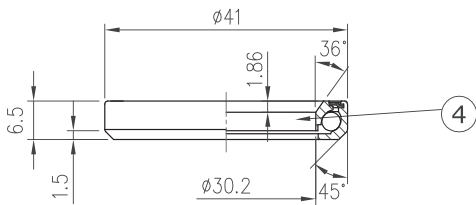

Integrated Headset (CC)

Orbit IS

IS-2

1-1/8", 36°/ 45° ACB

Stack Height 15.7+1=16.7

Custom cone spacer		
Item No	T	Stack Height
H2271A	6.7mm	8.2mm
H2271F	9mm	10.5mm
H2271C	20mm	21.5mm
H2271D	25mm	26.5mm

Weight - 64.2 grams

- For 45mm OD head tube
- 1-1/8" steerer
- Alloy top cover
- Angular Contact Bearing (Black seal)

No	Item No	Material	Qty
⑤	H6028{S2-1-1/8"-6}	Alloy	1PCS
④	MR122{873E-RS}	Chrome steel	2SETS
③	H2048{WCS-1-1/8"-2}	Alloy	1PCS
②	H2271B{IS-2-2}	Alloy	1PCS
①	MS053{872}	Rubber	1PCS