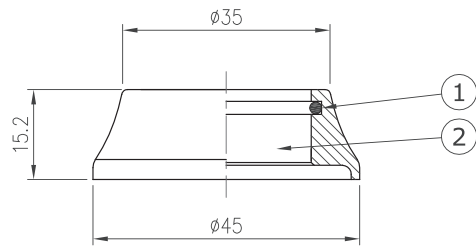

Integrated Headset (CC)

Orbit IS

IS-2

1-1/8", 36°/ 45° ACB

Stack Height 15.7+1=16.7

Custom cone spacer		
Item No	T	Stack Height
H2271A	6.7mm	8.2mm
H2271F	9mm	10.5mm
H2271C	20mm	21.5mm
H2271D	25mm	26.5mm

Weight - 64.2 grams

- For 45mm OD head tube
- 1-1/8" steerer
- Alloy top cover
- Angular Contact Bearing (Black seal)

No	Item No	Material	Qty
⑤	H6028{S2-1-1/8"-6}	Alloy	1PCS
④	MR122{873E-RS}	Chrome steel	2SETS
③	H2048{WCS-1-1/8"-2}	Alloy	1PCS
②	H2271B{IS-2-2}	Alloy	1PCS
①	MS053{872}	Rubber	1PCS