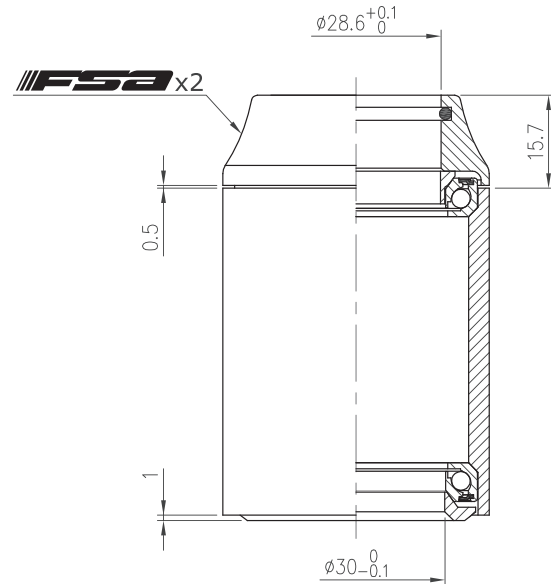

Integrated Headset (CC)

Orbit IS

IS-2

1-1/8", 36°/ 45° ACB

Stack Height 15.7+1=16.7

Custom cone spacer		
Item No	T	Stack Height
H2271A	6.7mm	8.2mm
H2271F	9mm	10.5mm
H2271C	20mm	21.5mm
H2271D	25mm	26.5mm

Weight - 64.2 grams

- For 45mm OD head tube
- 1-1/8" steerer
- Alloy top cover
- Angular Contact Bearing (Black seal)

No	Item No	Material	Qty
⑤	H6028{S2-1-1/8"-6}	Alloy	1PCS
④	MR122{873E-RS}	Chrome steel	2SETS
③	H2048{WCS-1-1/8"-2}	Alloy	1PCS
②	H2271B{IS-2-2}	Alloy	1PCS
①	MS053{872}	Rubber	1PCS