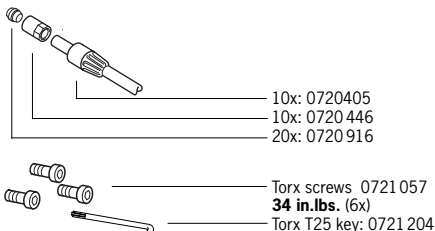

Fun:
front/black 0721 355
rear/black 0721 357

Quickmount cpl.
0721 694/ **6 Nm/51 in.lbs.**

0721 304 (2x)
Type 4.1 Performance
0721 684 (2x)
Type 4.2 Endurance

10x: 0720405
10x: 0720 446
20x: 0720 916

Torx T25 screws: 0721 057
4 Nm/34 in.lbs. (6x)
Torx T25 key: 0721 204
front/Ø180mm
6 holes: 0721 621 (int. standard)
4 holes: 0721 311 (Cannondale)
rear/Ø160mm
6 holes: 0721 001 (int. standard)
4 holes: 0721 183 (Cannondale)
hose, 2300mm: 0321 227
braided hose 0°
1700mm: 0721 203
2500mm: 0721 386
6 Nm/51 in.lbs.

10x: 0720927

black with 2-finger blade
left 0721557
right 0721556
black with 4-finger blade
left 0721 559
right 0721 558

2x: 2-finger alloy/silver 0721317
2x: 4-finger alloy/silver 0721318

hubs
Pro:
front/silver: 0721 146
front/black: 0721 153
rear/silver: 0721 147
rear/black: 0721 154
Comp:
front/silver: 0721 148
front/black: 0721 155
rear/silver: 0721 149
rear/black: 0721 156
Fun:
front/black: 0721 355
rear/black: 0721 357

0721314
2x: 0721304
TYPE 4.1

front/Ø180mm
6 holes/Int. standard 0721 621
4 holes/Coda 0721 311

rear/Ø160mm
6 holes/Int. standard 0721 001
4 holes/Coda 0721 183
standard hose **2,3m** 0321 227
braided hose 0°
1700mm: 0721 203