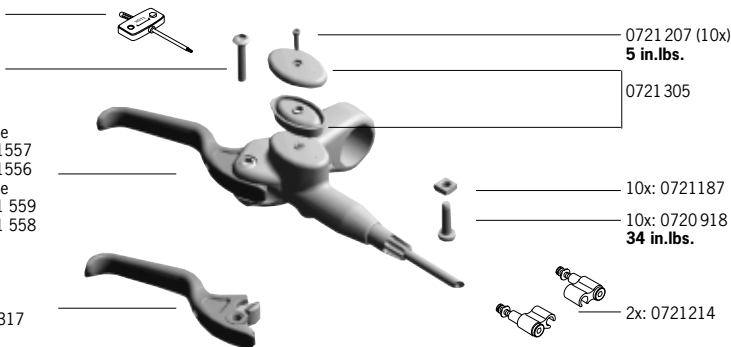

Fun:
front/black 0721 355
rear/black 0721 357

Quickmount cpl.
0721 694/ **6 Nm/51 in.lbs.**

0721 304 (2x)
Type 4.1 Performance
0721 684 (2x)
Type 4.2 Endurance

10x: 0720405
10x: 0720 446
20x: 0720 916

Torx T25 screws: 0721 057
4 Nm/34 in.lbs. (6x)
Torx T25 key: 0721 204
front/Ø180mm
6 holes: 0721 621 (int. standard)
4 holes: 0721 311 (Cannondale)
rear/Ø160mm
6 holes: 0721 001 (int. standard)
4 holes: 0721 183 (Cannondale)
hose, 2300mm: 0321 227
braided hose 0°
1700mm: 0721 203
2500mm: 0721 386
6 Nm/51 in.lbs.

10x: 0720 411/**4 Nm/34 in.lbs.**

10x: 0720 931
2,5Nm/22 in.lbs.

6Nm/51 in.lbs.

caliper Postmount 74 (black)
0721 563

0721314

2x: 0721 057

spare parts 2002/max. tightening torques

Torx T7 key:
0720847

10x: 0720927

black with 2-finger blade
left 0721557
right 0721556
black with 4-finger blade
left 0721 559
right 0721 558

2x: 2-finger alloy/silver 0721317
2x: 4-finger alloy/silver 0721318

hubs
Pro:
front/silver: 0721 146
front/black: 0721 153
rear/silver: 0721 147
rear/black: 0721 154
Comp:
front/silver: 0721 148
front/black: 0721 155
rear/silver: 0721 149
rear/black: 0721 156
Fun:
front/black: 0721 355
rear/black: 0721 357

0721314
2x: 0721304
TYPE 4.1

front/Ø180mm
6 holes/Int. standard 0721 621
4 holes/Coda 0721 311

rear/Ø160mm
6 holes/Int. standard 0721 001
4 holes/Coda 0721 183
standard hose **2,3m** 0321 227
braided hose 0°
1700mm: 0721 203