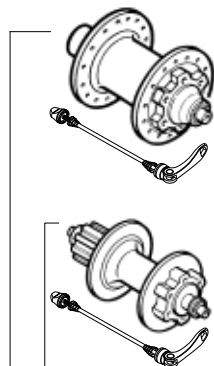

Fun:
front/black 0721 355
rear/black 0721 357

Quickmount cpl.
0721 694/ **6 Nm/51 in.lbs.**

0721 304 (2x)
Type 4.1 Performance
0721 684 (2x)
Type 4.2 Endurance

10x: 0720405
10x: 0720 446
20x: 0720 916

Torx T25 screws: 0721 057
4 Nm/34 in.lbs. (6x)
Torx T25 key: 0721 204
front/Ø180mm
6 holes: 0721 621 (int. standard)
4 holes: 0721 311 (Cannondale)
rear/Ø160mm
6 holes: 0721 001 (int. standard)
4 holes: 0721 183 (Cannondale)
hose, 2300mm: 0321 227
braided hose 0°
1700mm: 0721 203
2500mm: 0721 386
6 Nm/51 in.lbs.

10x: 0720 411/**4 Nm/34 in.lbs.**

10x: 0720 931
2,5Nm/22 in.lbs.

6Nm/51 in.lbs.

caliper Postmount 74 (black)
0721 563

0721314

2x: 0721 057

spare parts 2002/max. tightening torques

Torx T7 key:
0720847

10x: 0720927

black with 2-finger blade
left 0721557
right 0721556
black with 4-finger blade
left 0721 559
right 0721 558

2x: 2-finger alloy/silver 0721317
2x: 4-finger alloy/silver 0721318

hubs
Pro:
front/silver: 0721 146
front/black: 0721 153
rear/silver: 0721 147
rear/black: 0721 154
Comp:
front/silver: 0721 148
front/black: 0721 155
rear/silver: 0721 149
rear/black: 0721 156
Fun:
front/black: 0721 355
rear/black: 0721 357

0721314
2x: 0721304
TYPE 4.1

front/Ø180mm
6 holes/Int. standard 0721 621
4 holes/Coda 0721 311

rear/Ø160mm
6 holes/Int. standard 0721 001
4 holes/Coda 0721 183
standard hose **2,3m** 0321 227
braided hose 0°
1700mm: 0721 203