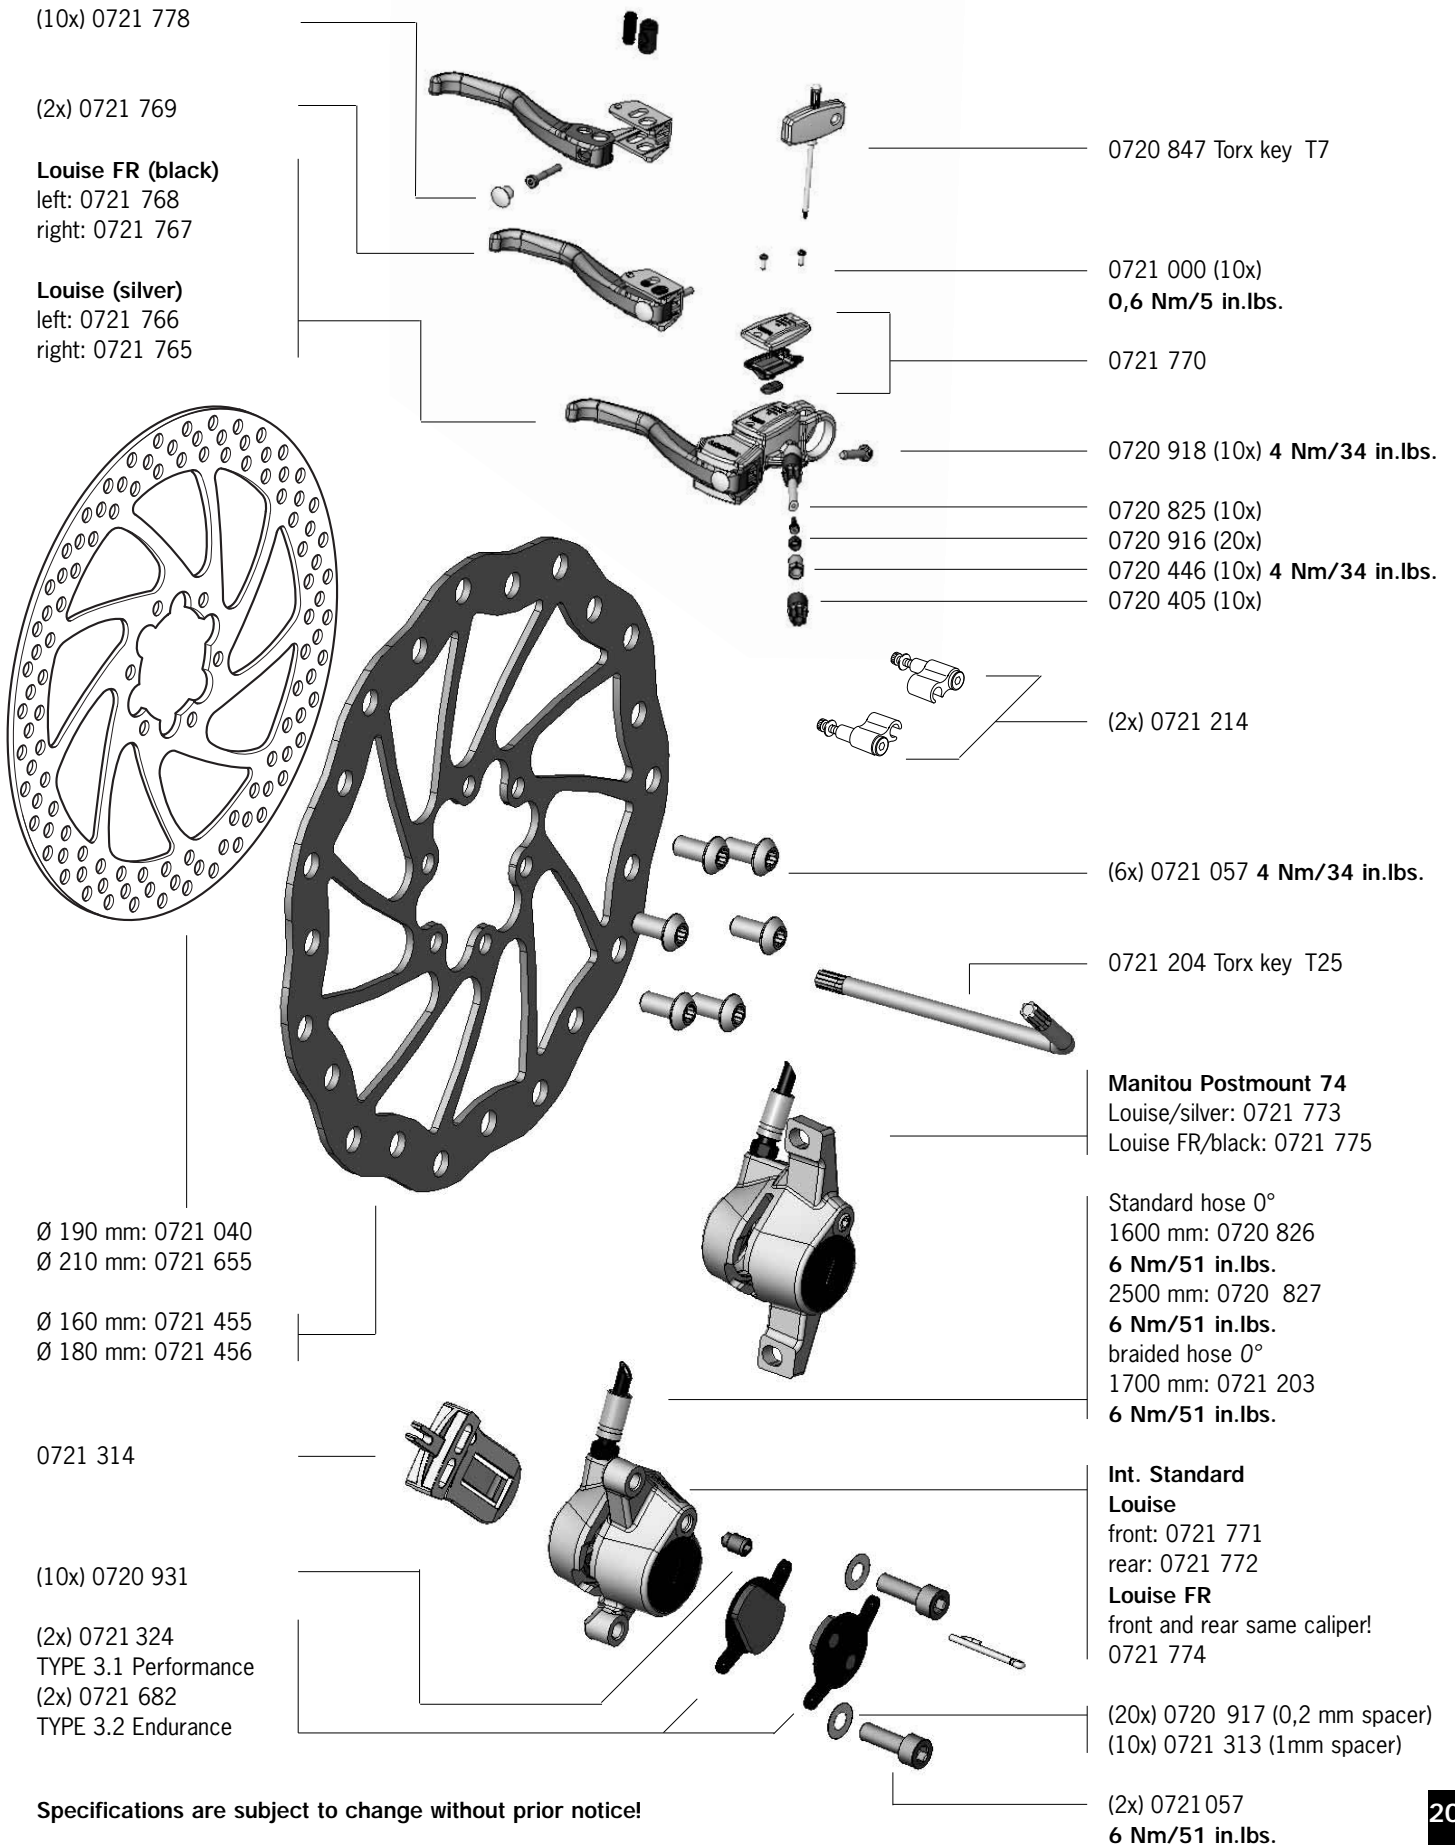

14. spare parts 2004/max. tightening torques

Specifications are subject to change without prior notice!

Adapters for Louise and Louise FR 2004

Louise:	Louise FR:	210mm	190mm	180mm	160mm
		 ⑮  0721 454 Fork Adapter	 ⑮  0721 454 Frame Adapter	 ⑯  0721 683 Frame Adapter	No adaptor necessary! Frame Adapter
		 ⑲  0721 609 RS BOXXER Fork Adapter	 ⑮  0721 454 Fork Adapter	 ⑱  0721 608 RS BOXXER Fork Adapter	No adaptor necessary! Fork Adapter
		 ⑰  0721 606 Postmount Fork Adapter	 X	 ③  0721 643 Postmount Fork Adapter	No adaptor necessary! Fork Adapter

WARNING!

Always make sure, that the fixing bolts are screwed in to a depth of at least 8 mm. This corresponds to around 8 full turns!
Should this not be the case, longer bolts, with a minimum hardness of 8.8, should be used and secured using blue Loctite.

The encircled numbers beside the adaptors facilitate its identification. They appear also on the respective item.
Specifications are subject to change without prior notice!