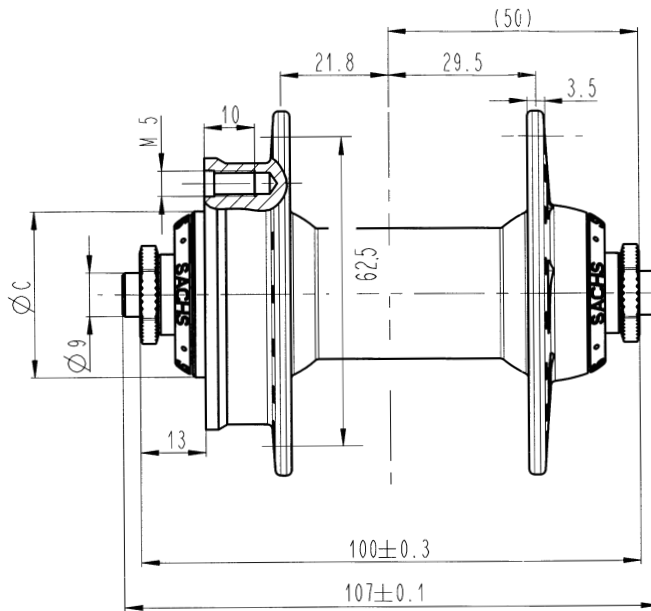

hubs Louise Pro/Comp 1998/1999

front wheel

front wheel
holes
finish

front wheel
holes
finish

logo

MAGURA Bike Parts
GmbH & Co.
Heinrich Kahn Straße 24
D-89150 Laichingen
phone ++49-(0)7333/9626-0
fax ++49-(0)7333/9626-17
info@magura-bikeparts.de

Hotline/Helpdesk:
phone ++49-(0)7125/153-180
fax ++49-(0)7125/153-184
service@magura.de
www.magura.com

rear wheel

rear wheel
holes
finish

rear wheel
holes
finish

logo