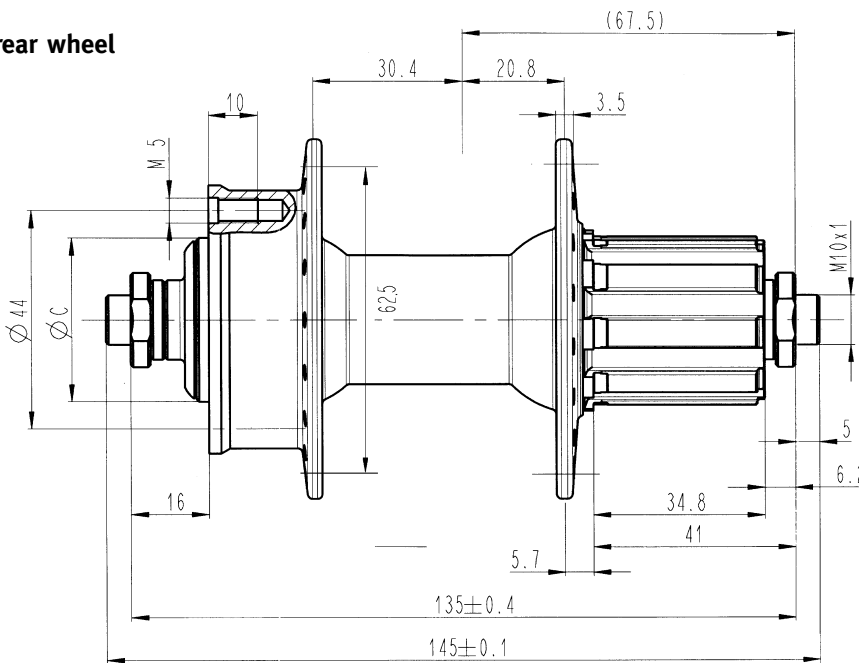

rear wheel

rear wheel
holes
finish

rear wheel
holes
finish

logo