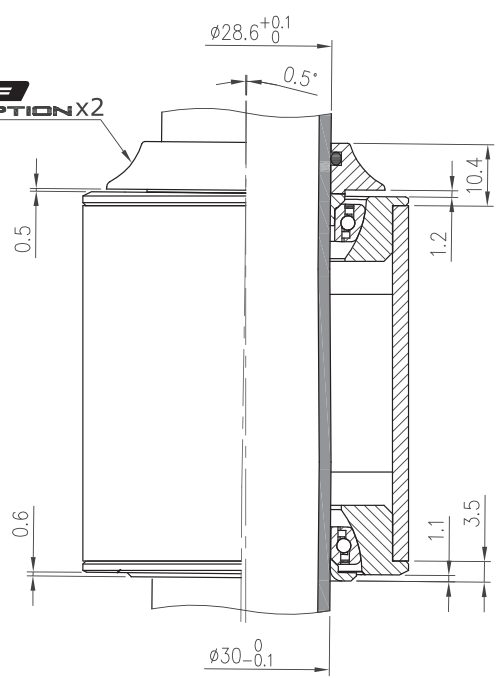

Internal Headset
Orbit Option S
NO.65/ANG0.5
 1-1/8", 45° ACB
 Angleset adjustments ±0.5°

- Angle Headset
- For 55mm OD head tube
- 1-1/8" steerer
- Alloy top cover
- Angleset adjustments ±0.5°

Stack Height 10.4+3.5=13.9

Weight - 108.2 grams

No	Item No	Material	Qty
⑦	H6084{NO.11BGY/2CF-6}	Steel	1PCS
⑥	H5081{NO.65/ANG0.5-5}	Alloy	1PCS
⑤	H4148{NO.65/ANG0.5-4}	Alloy	1PCS
④	MR139	Chrome steel	2SETS
③	H2222{NO.11BGY/2CF-2}	Alloy	1PCS
②	H2287{NO.65/ANG-2}	Alloy	1PCS
①	MS053{872}	Rubber	1PCS