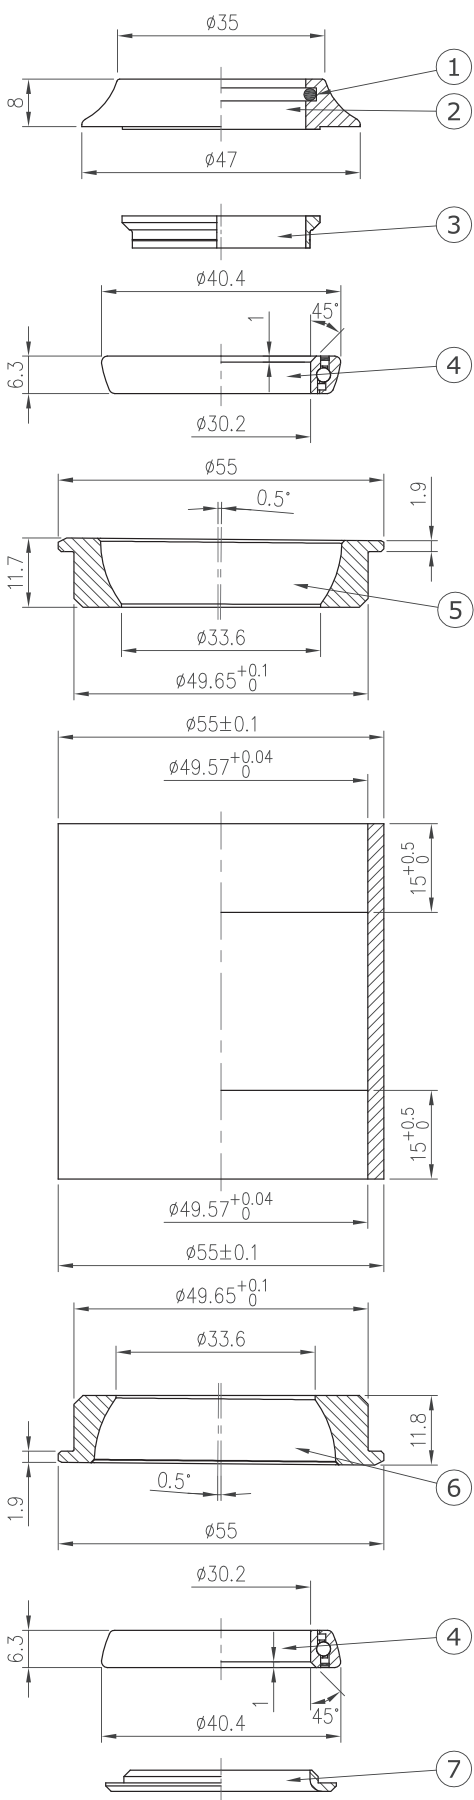

Internal Headset
Orbit Option S
NO.65/ANG0.5
 1-1/8", 45° ACB
 Angleset adjustments ±0.5°

- Angle Headset
- For 55mm OD head tube
- 1-1/8" steerer
- Alloy top cover
- Angleset adjustments ±0.5°

Stack Height 10.4+3.5=13.9

Weight - 108.2 grams

No	Item No	Material	Qty
⑦	H6084{NO.11BGY/2CF-6}	Steel	1PCS
⑥	H5081{NO.65/ANG0.5-5}	Alloy	1PCS
⑤	H4148{NO.65/ANG0.5-4}	Alloy	1PCS
④	MR139	Chrome steel	2SETS
③	H2222{NO.11BGY/2CF-2}	Alloy	1PCS
②	H2287{NO.65/ANG-2}	Alloy	1PCS
①	MS053{872}	Rubber	1PCS